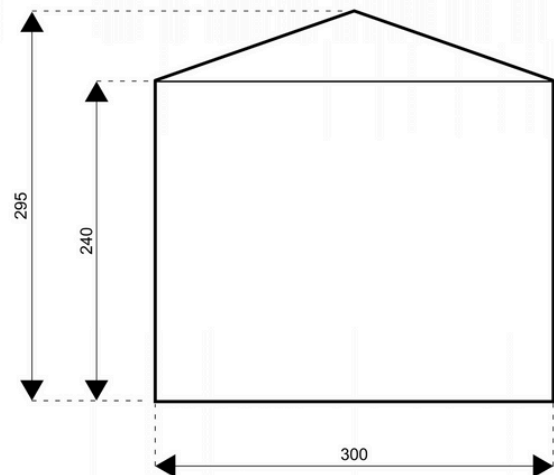

3m White Hocker P-Series Pavilion

Specifications

Span width: 3m

Eave Height: 2.4m

Ridge Peak Height: 2.95m

Frame distance (bays): 3m

Max. allowed wind speed: 80km/h

Standard inclusions: