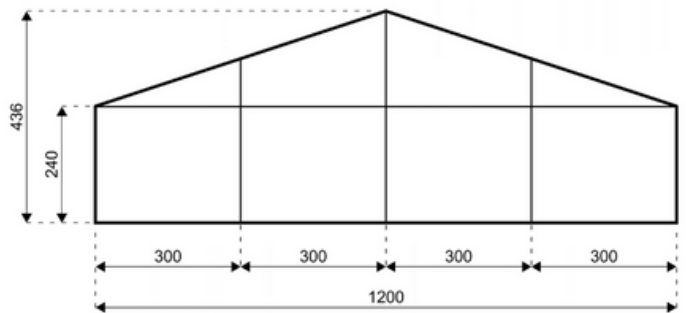

## Specifications

- Span width: 12m
- Eave Height: 2.4m
- Ridge Peak Height: 4.36m
- Frame distance (bays): 3m
- Max. allowed wind speed: 80km/h