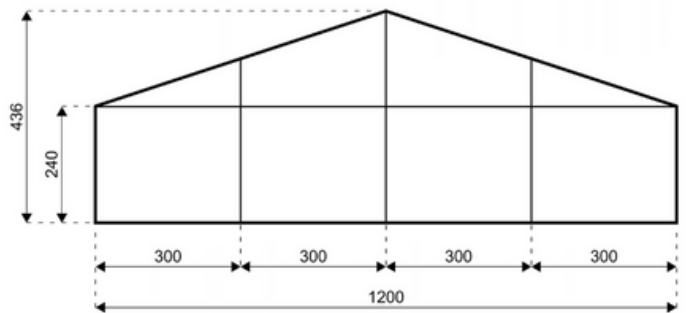

## Specifications

Span width: 12m

Eave Height: 2.4m

Ridge Peak Height: 4.36m

Frame distance (bays): 3m

Max. allowed wind speed: 80km/h