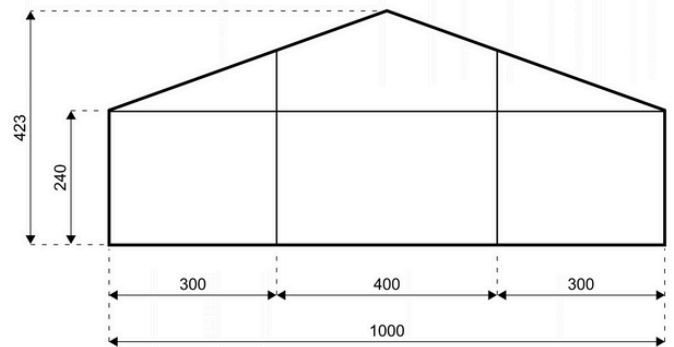

10m Black Frame, Clear Vinyl Hocker P-Series Pavilion

Specifications

- Span width: 10m
- Eave Height: 2.4m
- Ridge Peak Height: 4.23m
- Frame distance (bays): 3m
- Max. allowed wind speed: 80km/h

Standard inclusions: